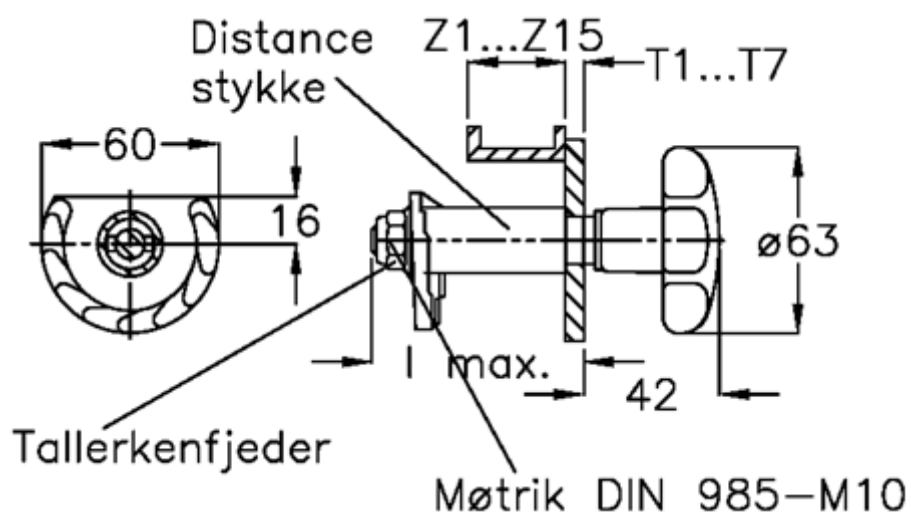

Data Sheet

Article number: 20894306

Description: E+G Door lock
GN 117-SG-T3-Z6

Measures

Cam thickness = 15-24